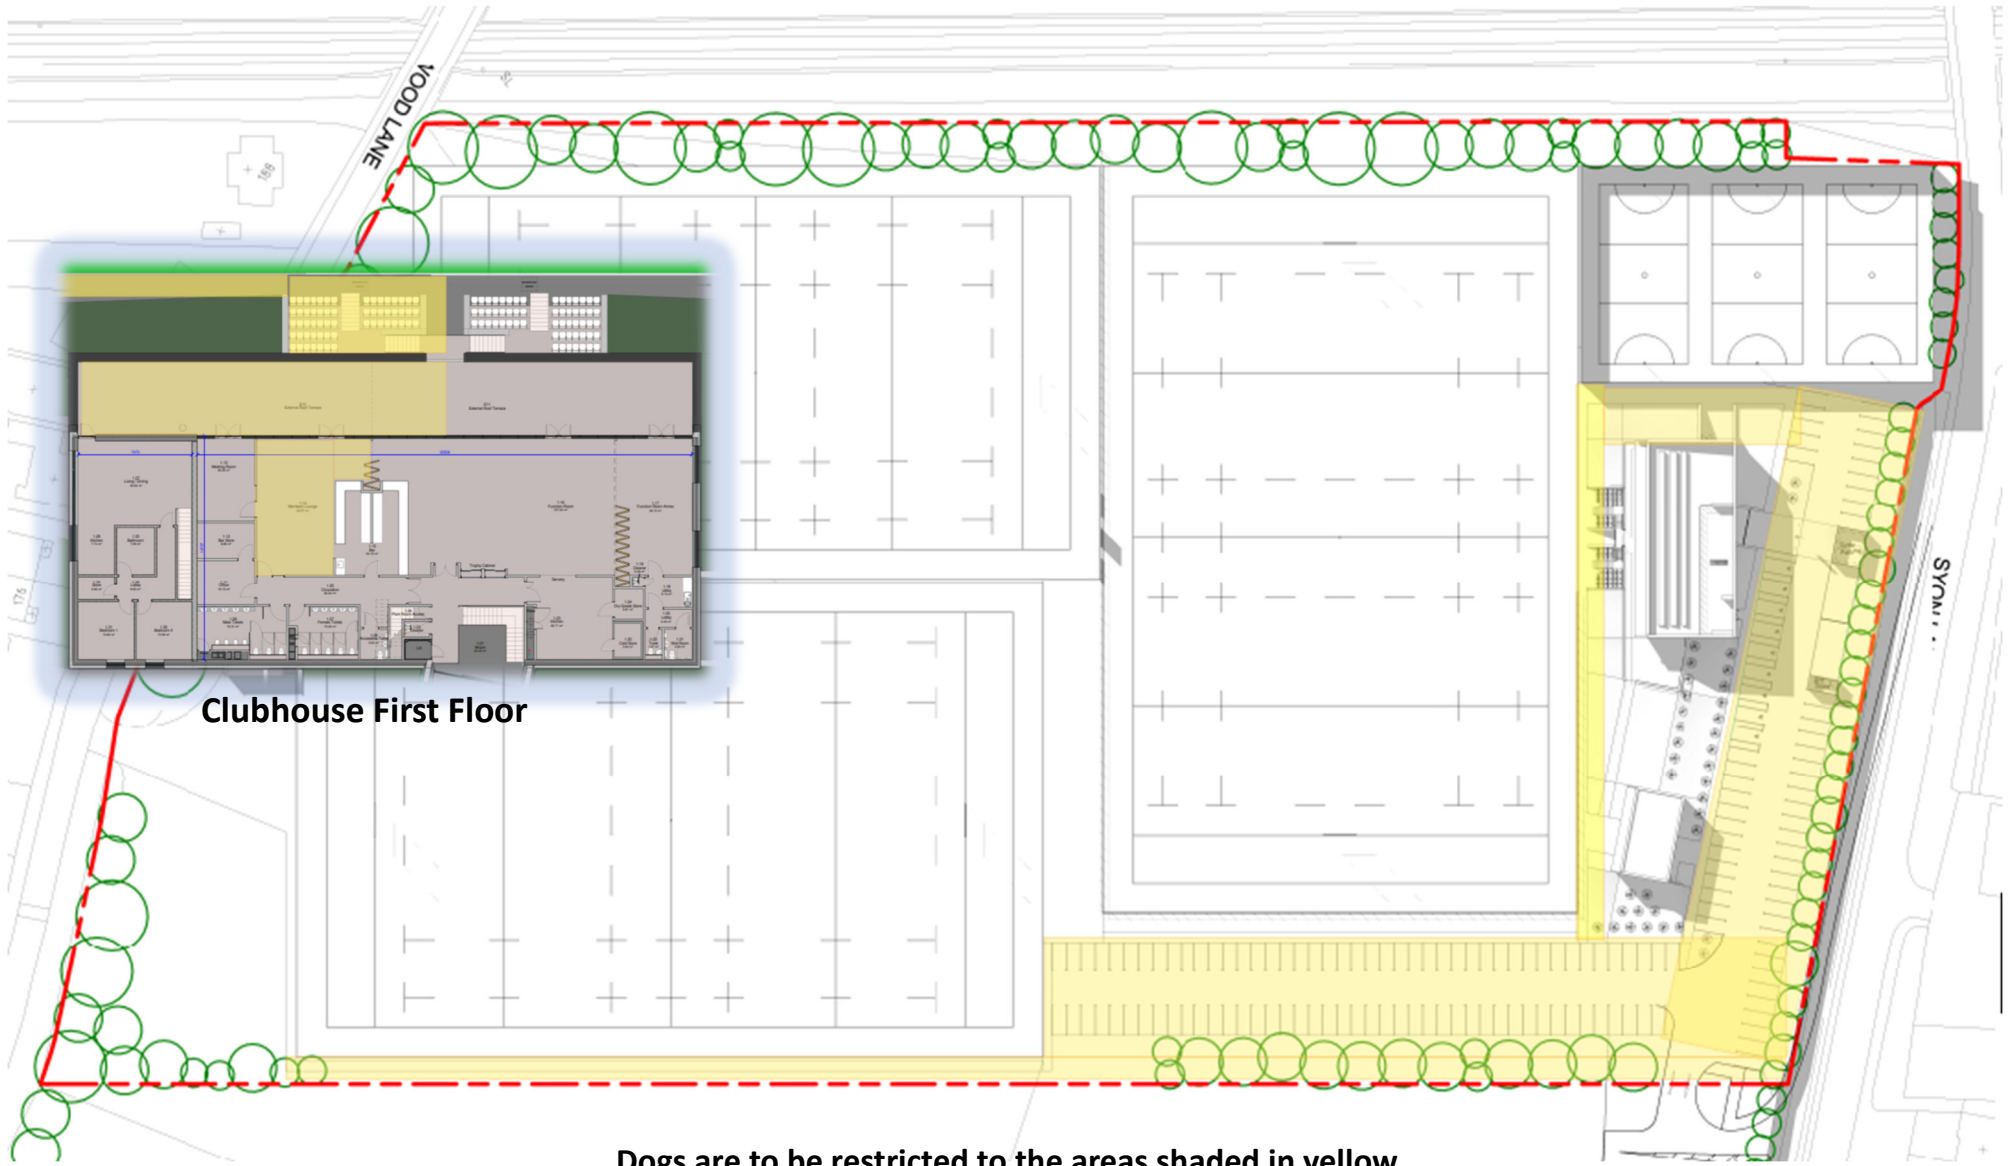

APPENDIX 'A' - POLICY FOR DOGS ON CLUB PREMISES

Site Plan of permitted areas. (This Site plan is to be read in conjunction with the POLICY FOR DOGS ON CLUB PREMISES)

Dogs are to be restricted to the areas shaded in yellow.